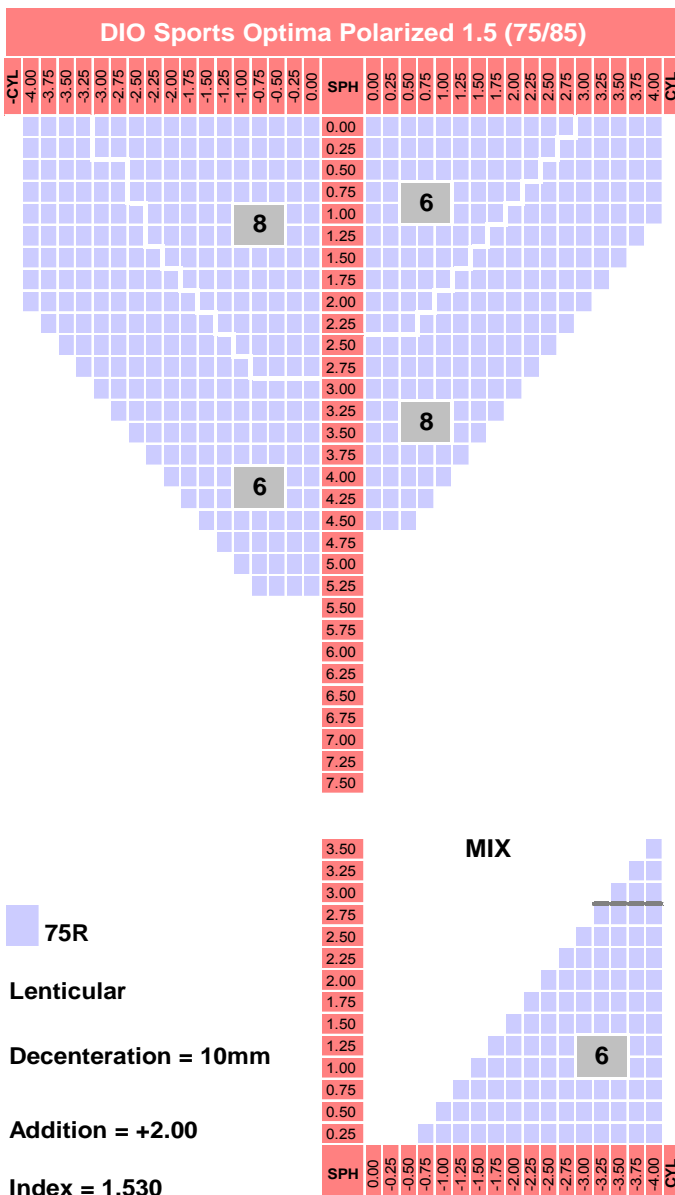

## Specification

Material	CR39	Addition (dpt)	0.75~3.50
Refractive Index	1.498	Base curve	6/8BC
Gravity	1.32	Max Diameters (mm)	75
Abbe Value	58	Fitting Height (mm)	16/18/20/22
UV cut off (mm)	350	Available Corridor length (mm)	7/9/11/13
Color	Grey/Brown	ID Mark	DXD

## Power Chart

## Lens Marking Layout