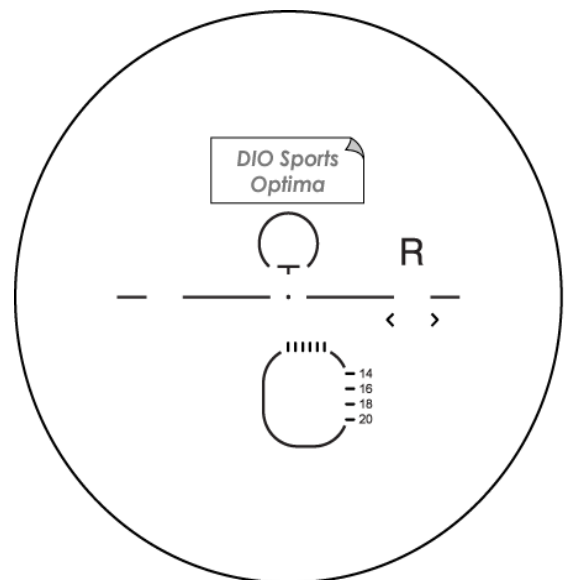

## Specification

Material	CR39	Addition (dpt)	0.75~3.50
Refractive Index	1.498	Base curve	6/8BC
Gravity	1.32	Max Diameters (mm)	75
Abbe Value	58	Fitting Height (mm)	16/18/20/22
UV cut off (mm)	350	Available Corridor length (mm)	7/9/11/13
Color	Grey/Brown	ID Mark	DXD

## Lens Features

- Individually customized & Optimized design
- Dynamic Vision Optimization for clear panoramic vision
- Rx compensation with wearer's parameters
- Slim down edge for thin & light weight
- Fitting cross at 4mm above PRP
- Remote edging service for most of Sports Sunglasses

## Power Chart

## Lens Marking Layout